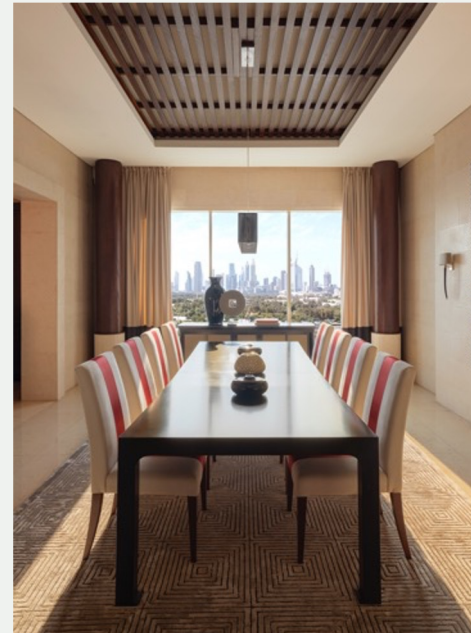

70 square meters

Experience the epitome of luxury with our Raffles Club Rooms, featuring spacious balconies, a comfortable living area, personalized butler service, complimentary Wi-Fi, an in-room interactive digital system, and an espresso machine. Additionally, enjoy exclusive access to the Raffles Club Lounge, where you can indulge in complimentary continental breakfast, high tea, delectable canapés, and evening cocktails.

DIPLOMATIC *suite*

Featuring a master bedroom, spacious living room and opulent bathrooms

DIPLOMATIC *suite*

150 square meters

Infused with the essence of Middle Eastern and Asian designs, these corner suites feature a separate master bedroom and a spacious living room with 35 sqm terrace, dining area, jacuzzi and butler service. Access to Raffles Club Lounge with free continental breakfast - high tea, canapes, evening cocktails.

DIPLOMATIC SUITE SKYLINE VIEW features stunning views of Dubai Skyline.

LANDMARK *suite*

Generous living space, dining area, and a terrace offering awe-inspiring views.

LANDMARK *suite*

204 square meters

Grand comfort with 47 sqm private terrace, separate living area, dining table, Jacuzzi, and butler service. Includes access to Raffles Club Lounge for continental breakfast, high tea, canapés, and evening cocktails.

LANDMARK SUITE SKYLINE VIEW boosts stunning views of Dubai Skyline.

PRESIDENTIAL *suite*

Luxury at its finest with panoramic views of the city skyline, state-of-the-art entertainment system and spacious bathrooms, living room, and bedrooms.