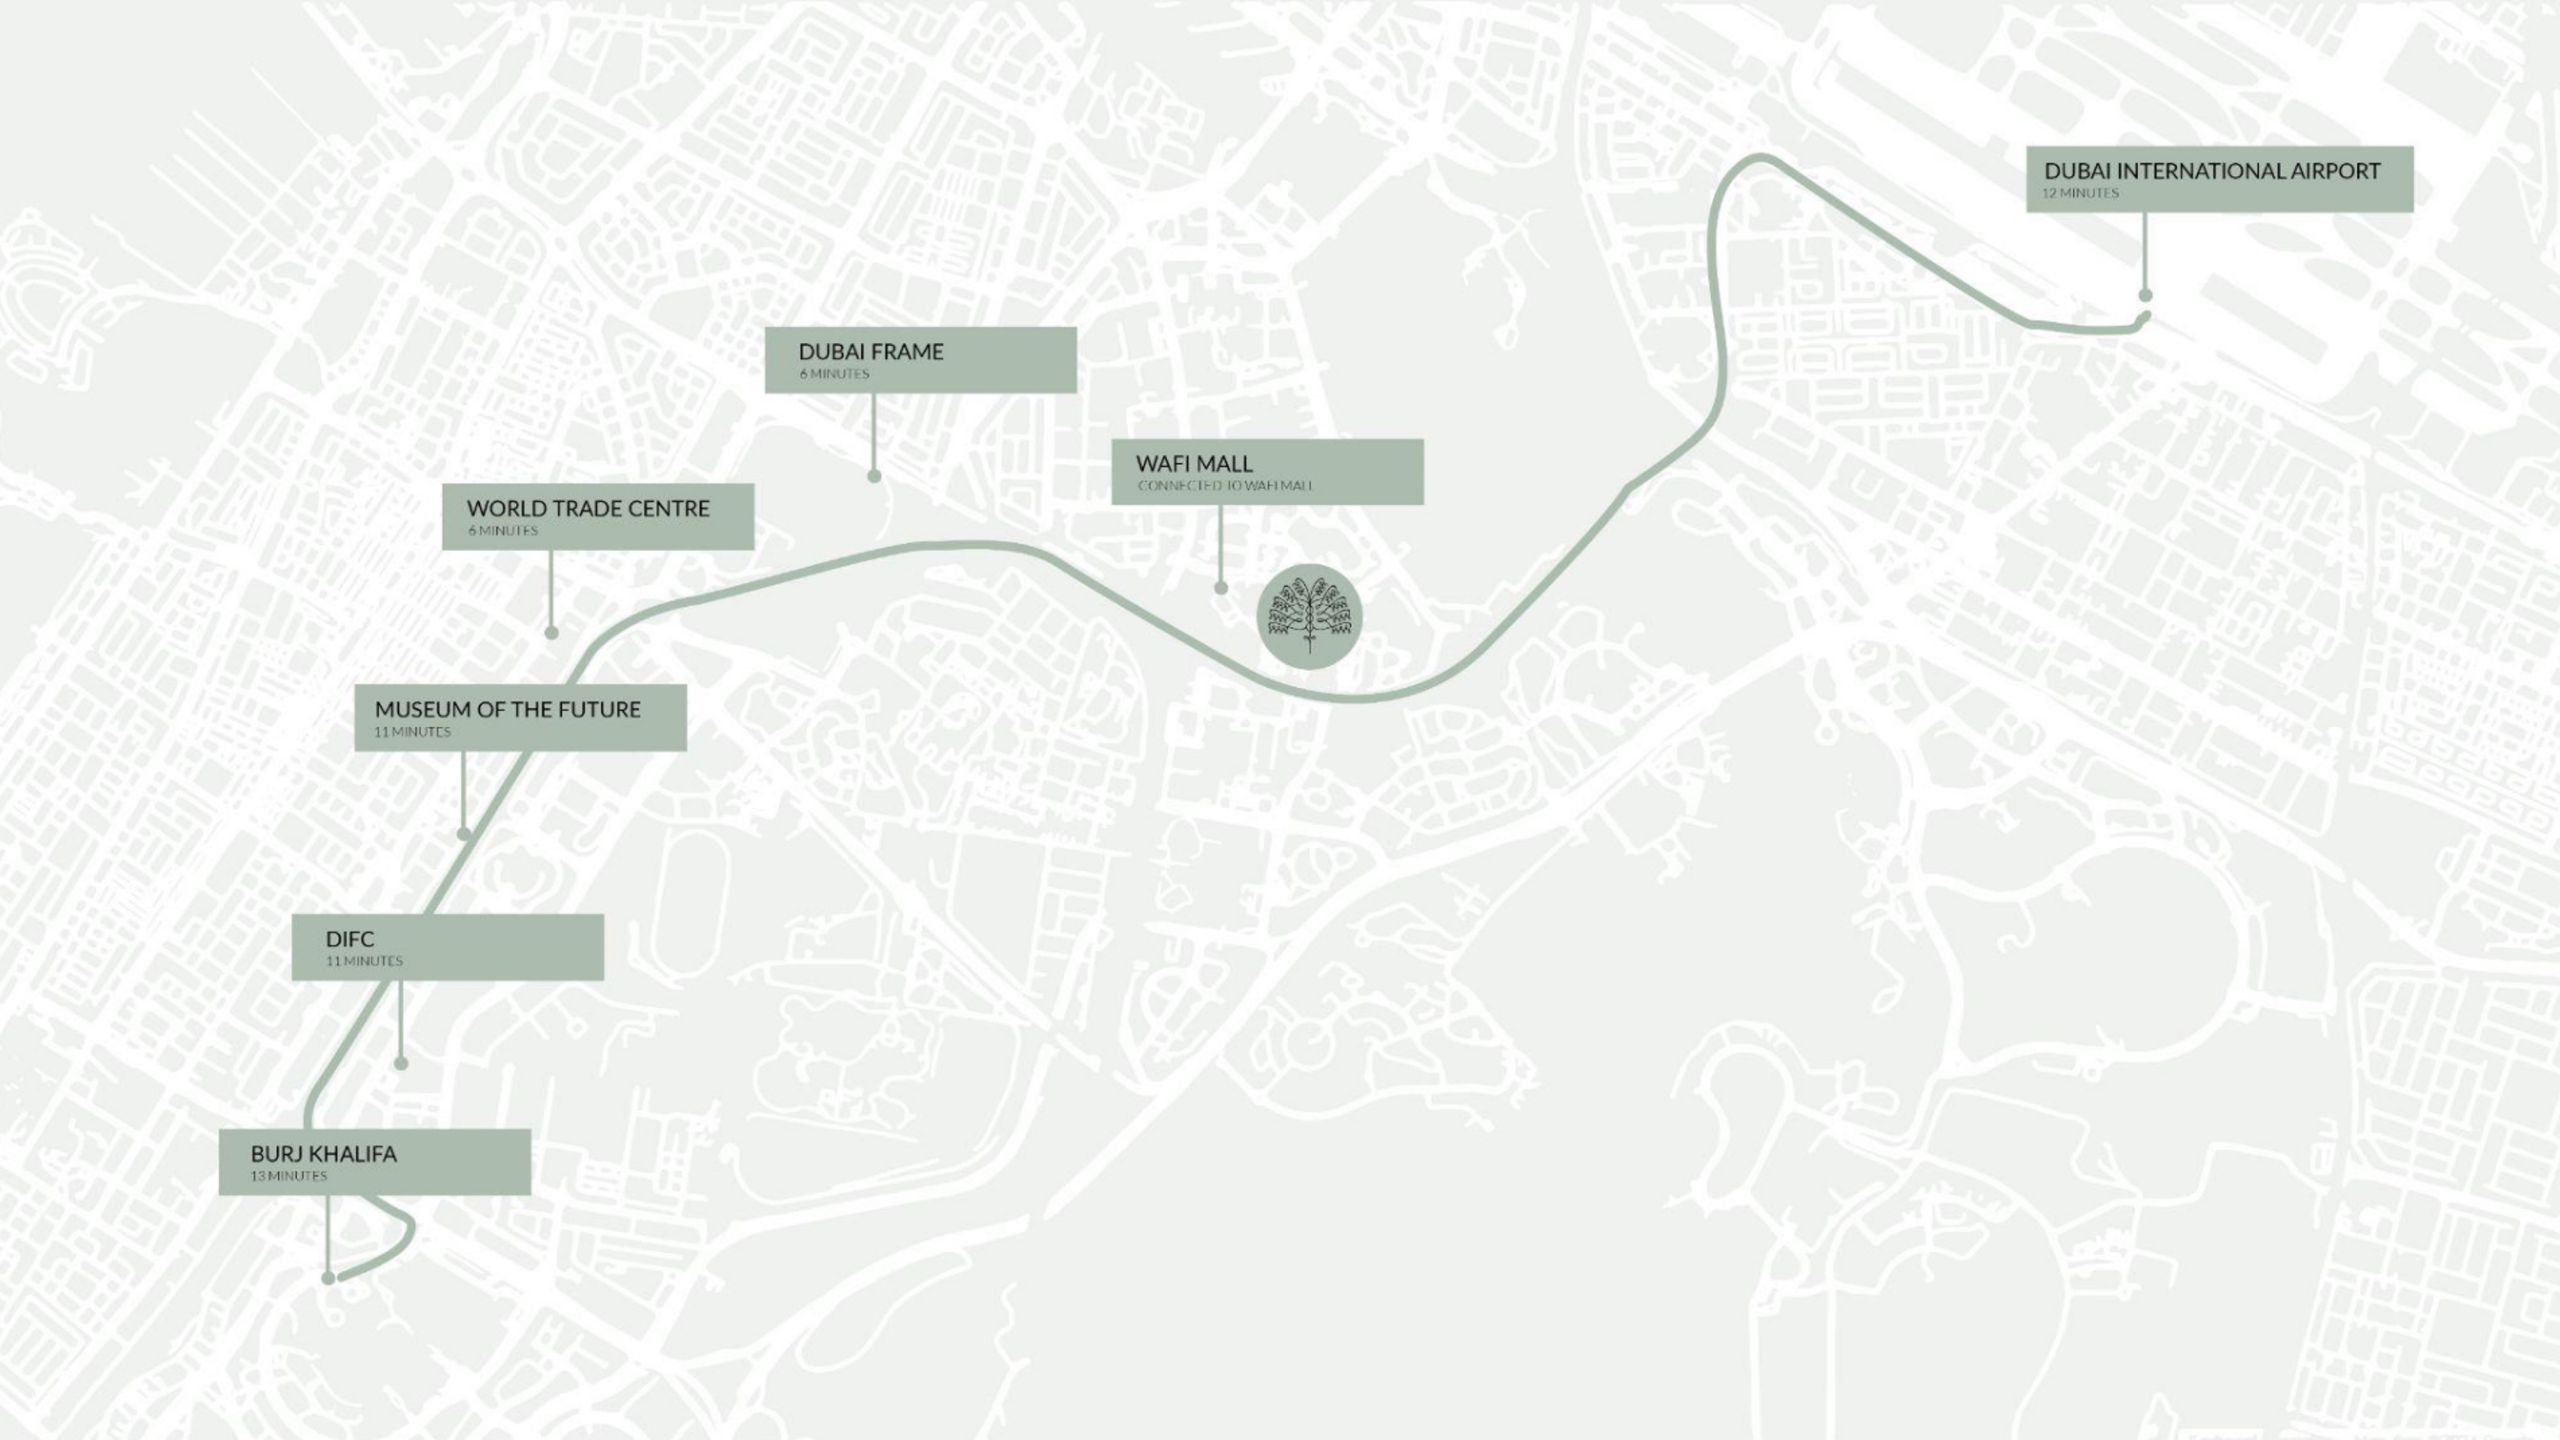

DUBAI INTERNATIONAL AIRPORT
12 MINUTES

DUBAI FRAME
6 MINUTES

WAFI MALL
CONNECTED TO WAFI MALL

WORLD TRADE CENTRE
6 MINUTES

MUSEUM OF THE FUTURE
11 MINUTES

DIFC
11 MINUTES

BURJ KHALIFA
13 MINUTES