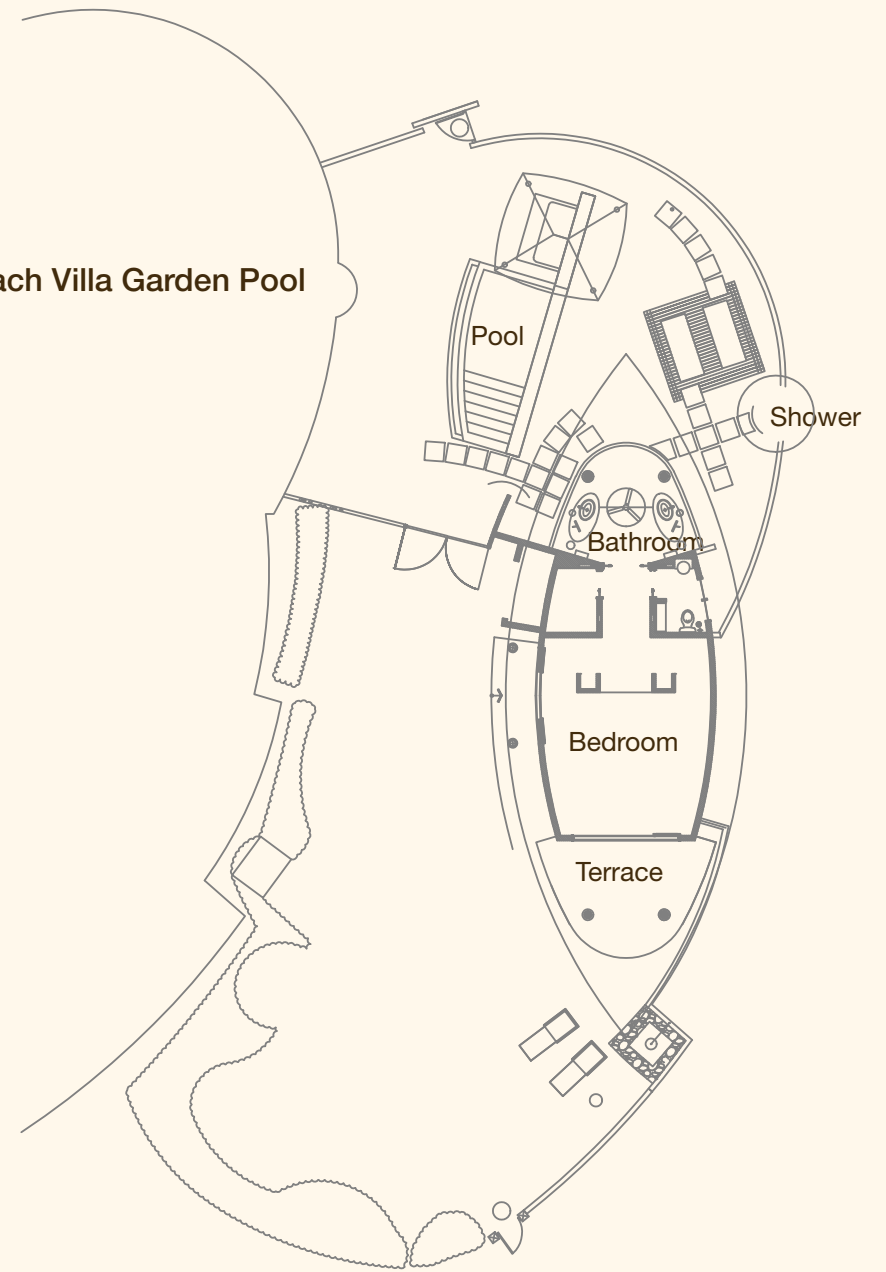

- Beach Villa Garden Pool

Constance Halaveli Resort - Maldives
 Beach Villa with Private Plunge Pool & Garden (350 m²)